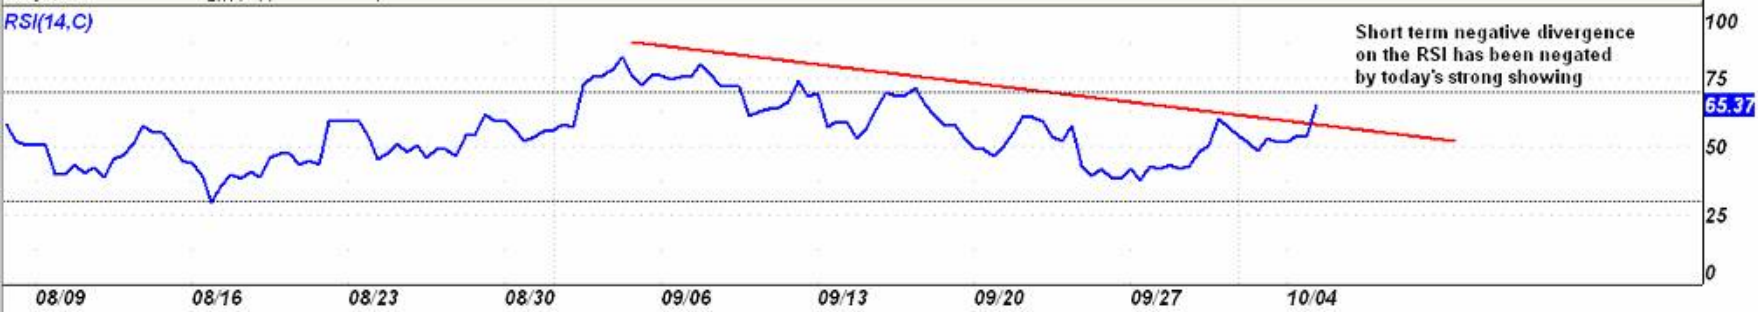

(GC #F - GOLD,480) Dynamic,0:00-24:00

Comex Gold - Continuous 4 Hour Chart - October 5

© eSignal, 2009

RSI(14,C)

08/09 08/16 08/23 08/30 09/06 09/13 09/20 09/27 10/04