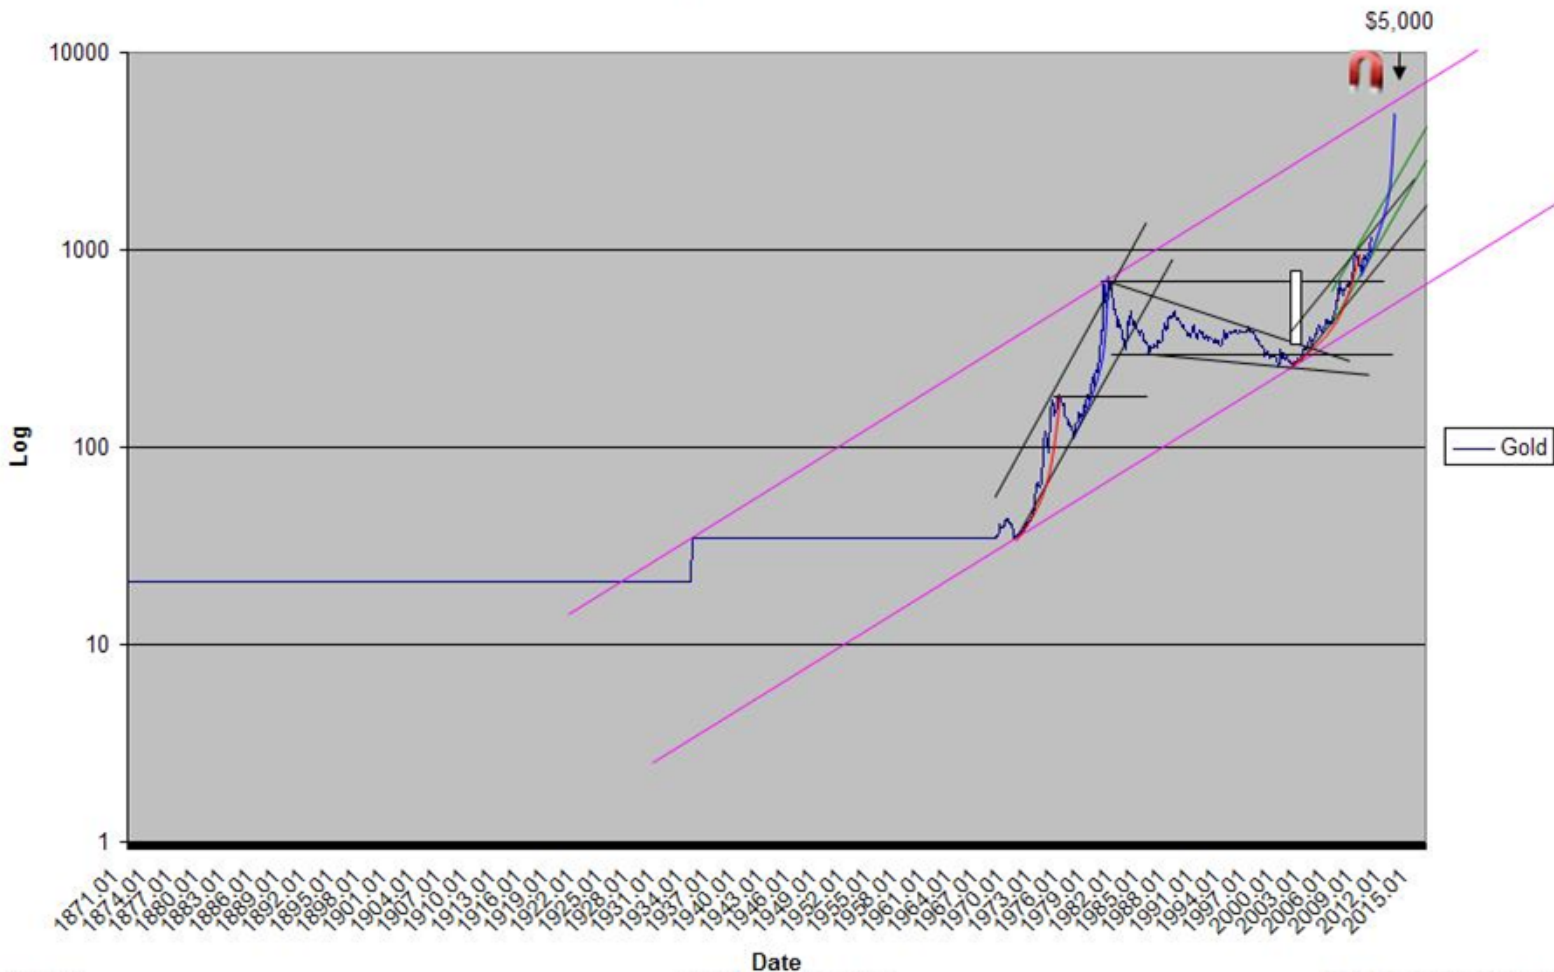

Gold, London P.M. Fixed

\$5,000

— Gold

Silver, London P.M. Fixed