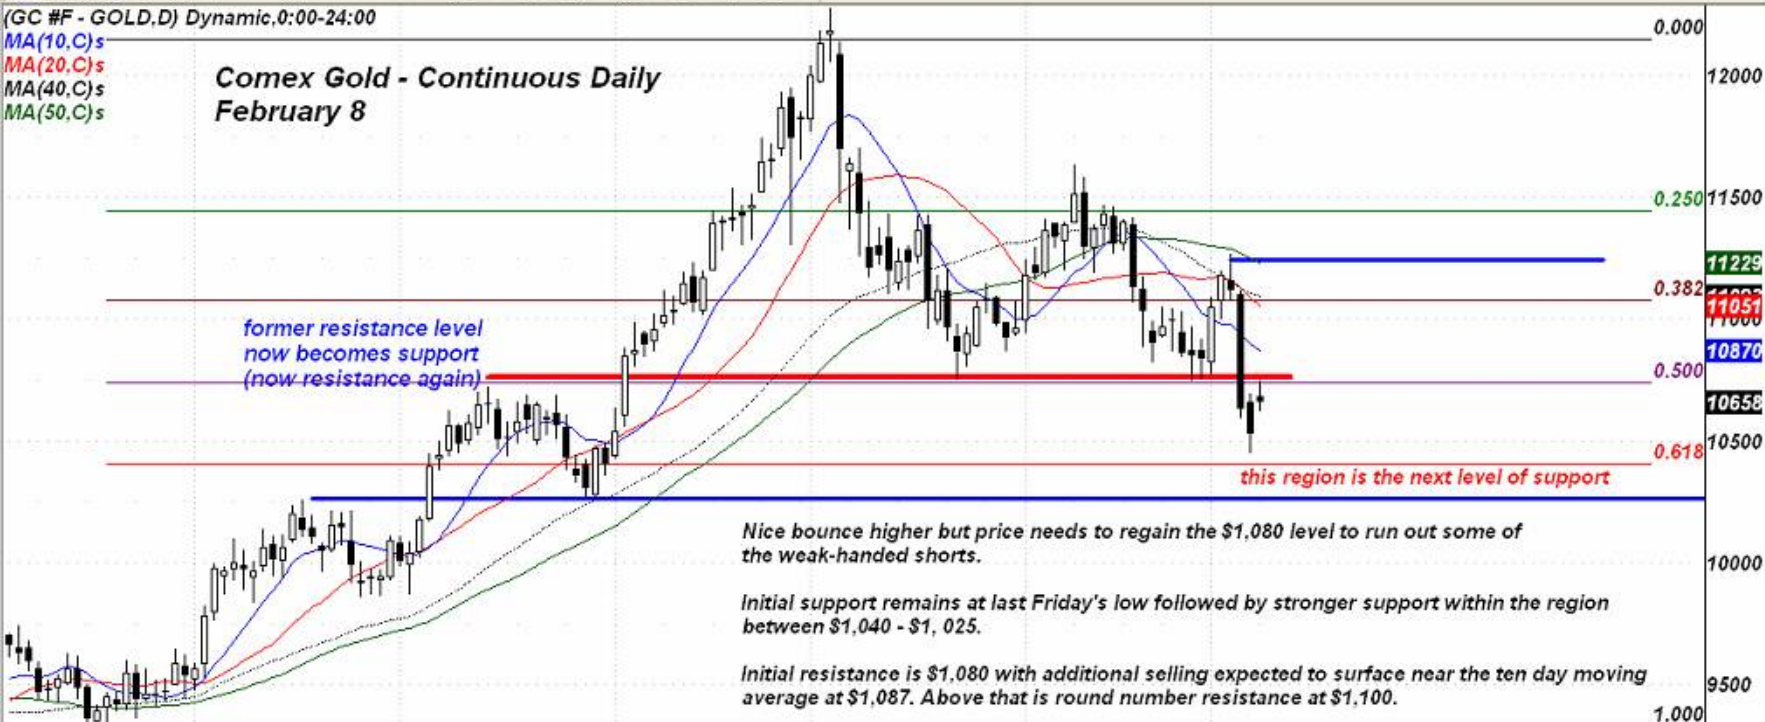

(GC #F - GOLD.D) Dynamic,0:00-24:00

MA(10,C)s  
MA(20,C)s  
MA(40,C)s  
MA(50,C)s

### Comex Gold - Continuous Daily February 8

© eSignal, 2008

RSI(14,C)