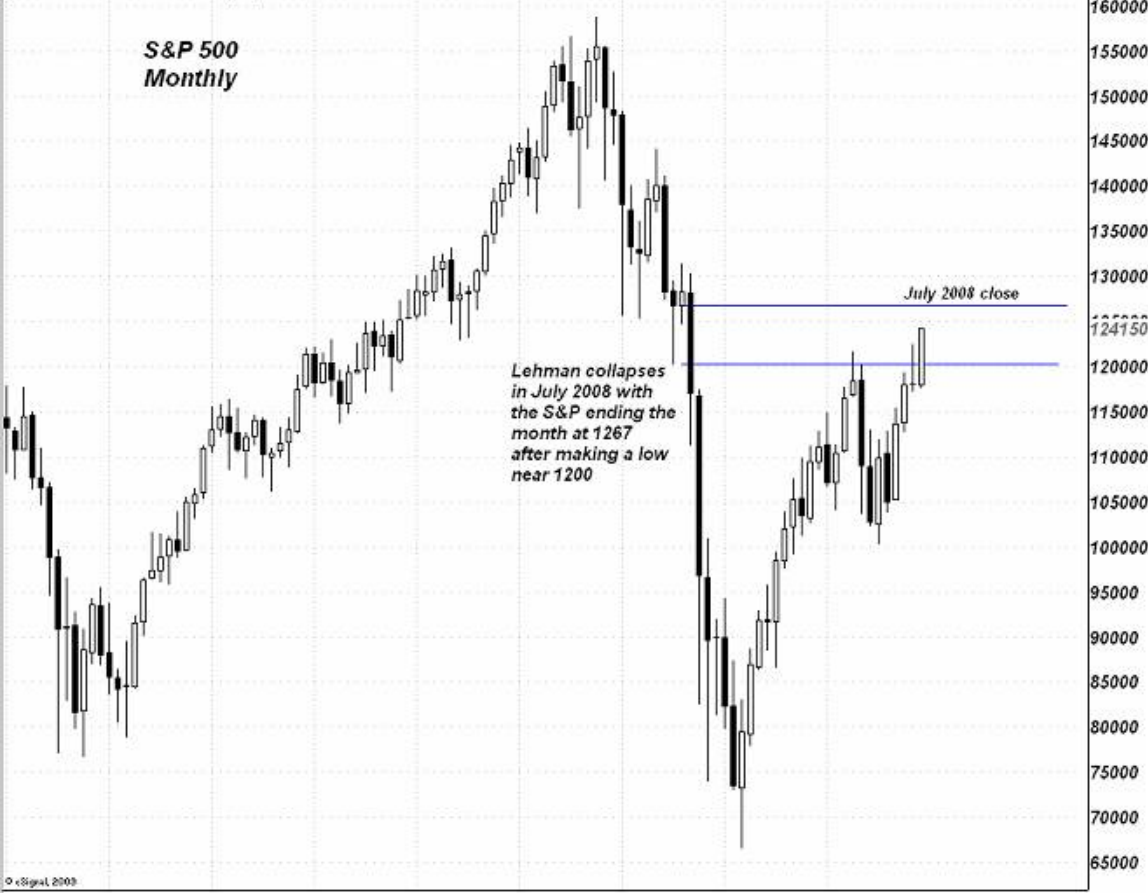

(ES #F - E-MINI S&P 500,M) Dynamic,0:00-24:00

S&P 500 Monthly

*Lehman collapses
in July 2008 with
the S&P ending the
month at 1267
after making a low
near 1200*

July 2008 close